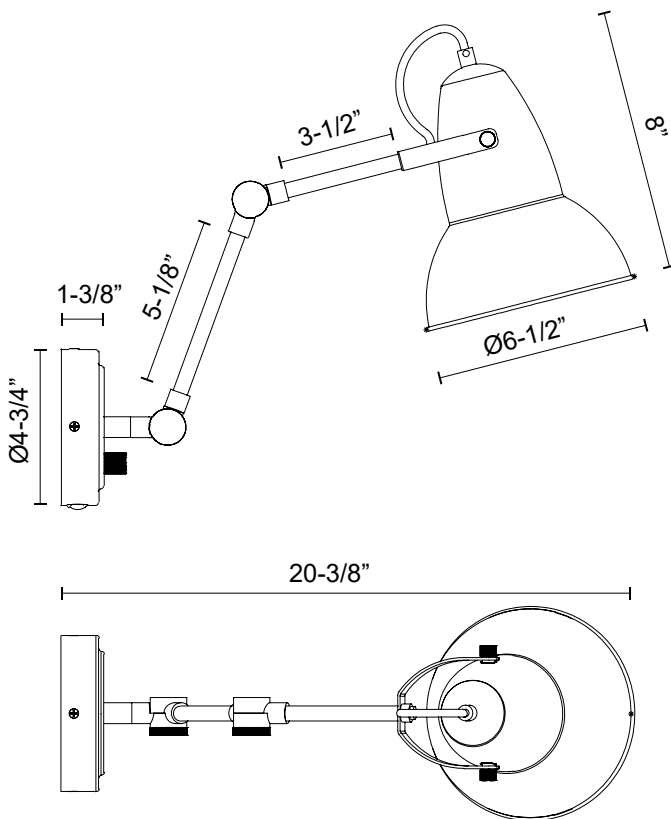

alora mood

P. 1.855.855.8926

CANADA: 19054 28TH Avenue Surrey - BC V3Z 6M3

USA: 3035 E. Lone Mountain Rd - Las Vegas, NV, 89081

FELIX WV576027

FIXTURE DIMENSIONS	W6-1/2" x H8" x E20-3/8"
EXTENSION	20-3/8"
LAMP TYPE	E26
MAX WATTAGE	60W
BULB QTY	1
BULBS INCLUDED	No
VOLTAGE	120V
DIMMABLE	Full Range Dimmer Switch
SWITCH	Full Range Dimmer Switch
SHADE DIMENSIONS	D6-1/2" x H7-1/2"
MATERIAL	Aluminum; Steel;
INSTALL OPTIONS	Down Only; Wall;
LOCATION	Damp
CANOPY DIMENSIONS	D4-3/4" x E1-3/8"
PAINT FINISH	AG01; MB01; WH01;

[D - Diameter, L - Length, W - Width, H - Height, E - Extension]

AVAILABLE FINISHES:

WV576027MBAG
Aged Gold/Matte
Black

WV576027WHAG
Aged Gold/White

*For complete warranty terms, please visit: www.aloralighting.com/warranty